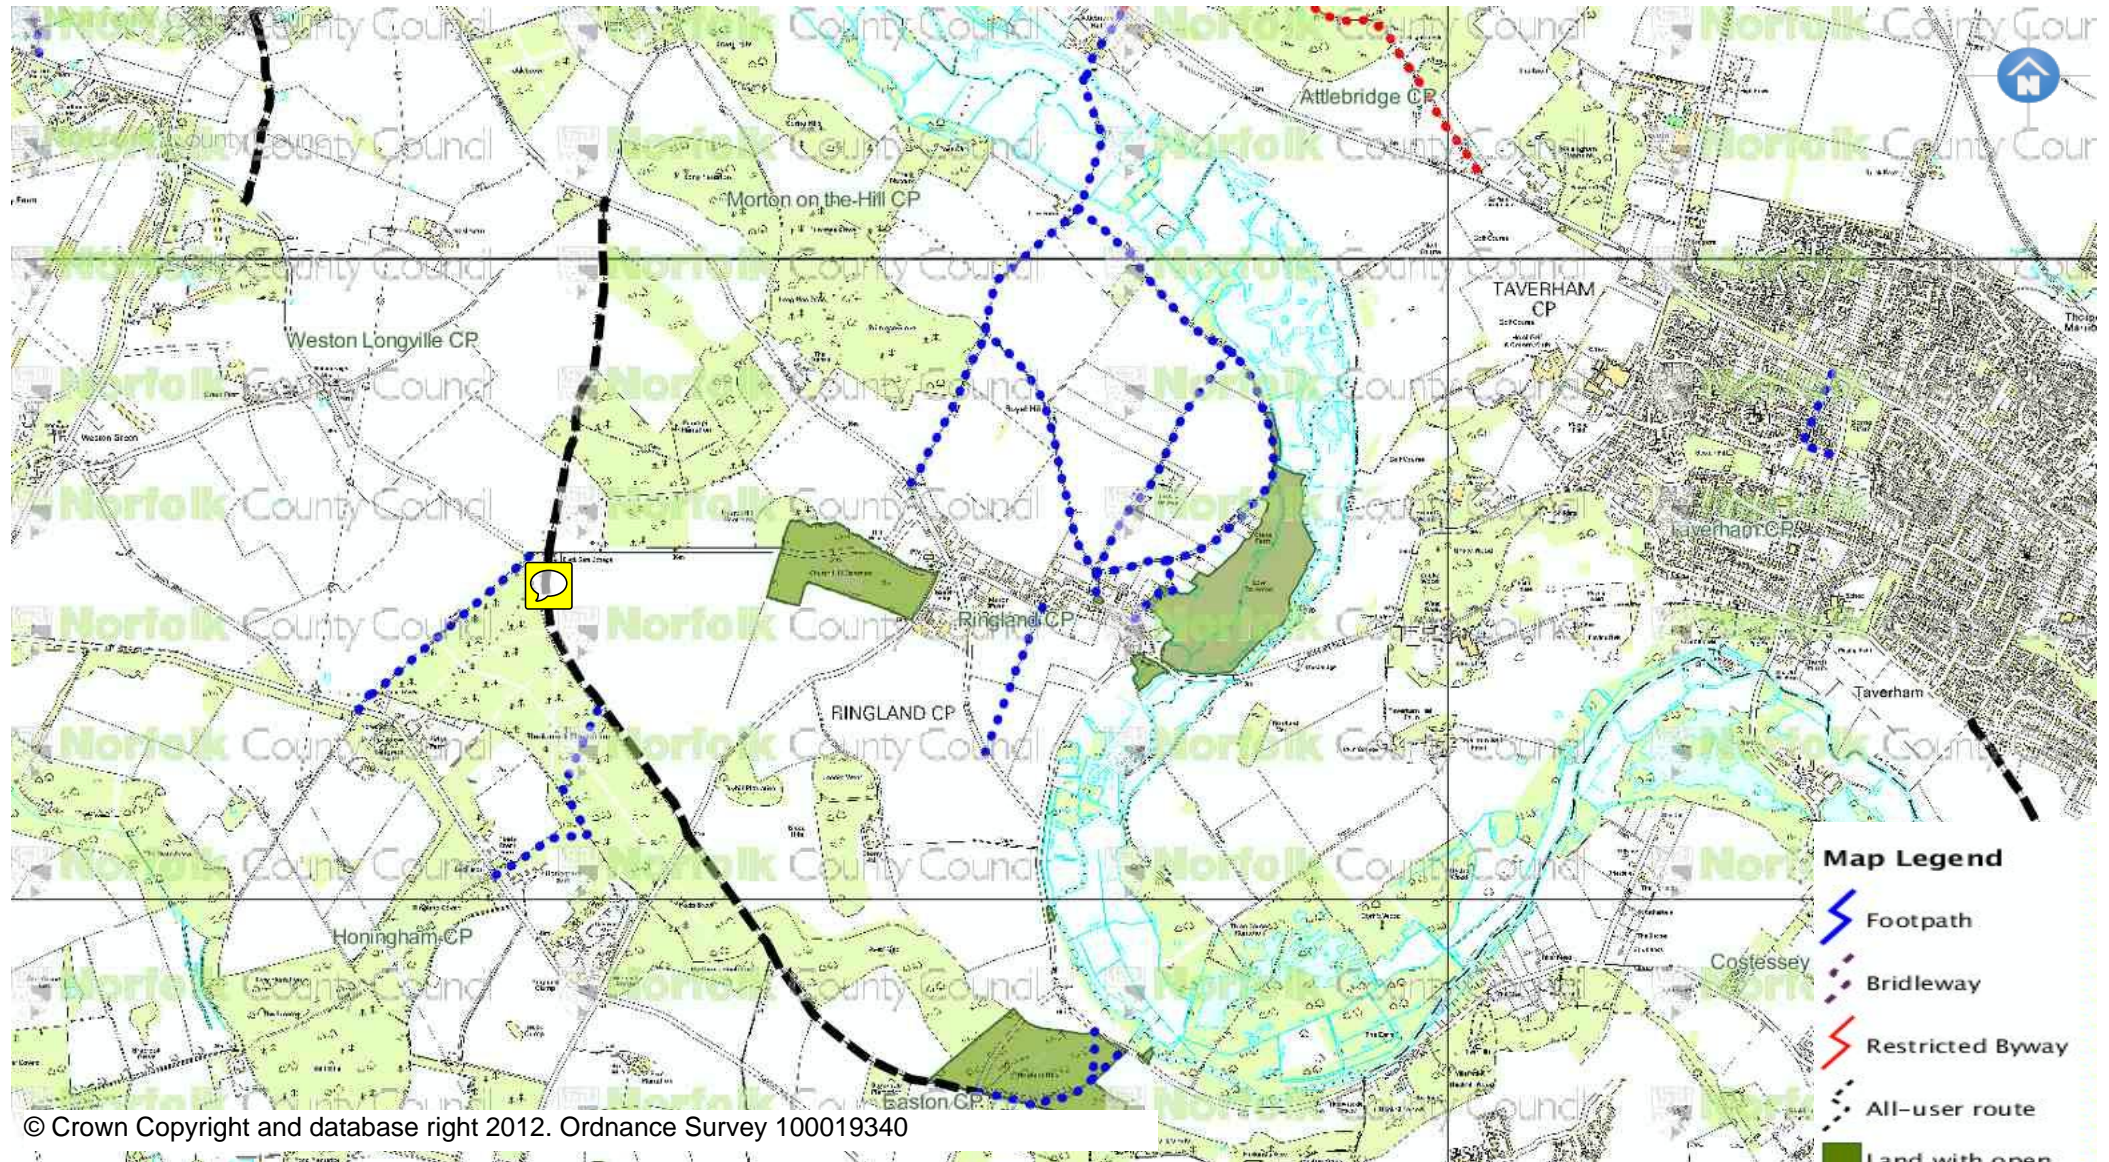

Norfolk Countryside Access Map

Description for

Add your own description here.

Saturday 07 January 2012

© Crown Copyright and database right 2012. Ordnance Survey 100019340

This map is not the legal record of Public Rights of Way or Access Land